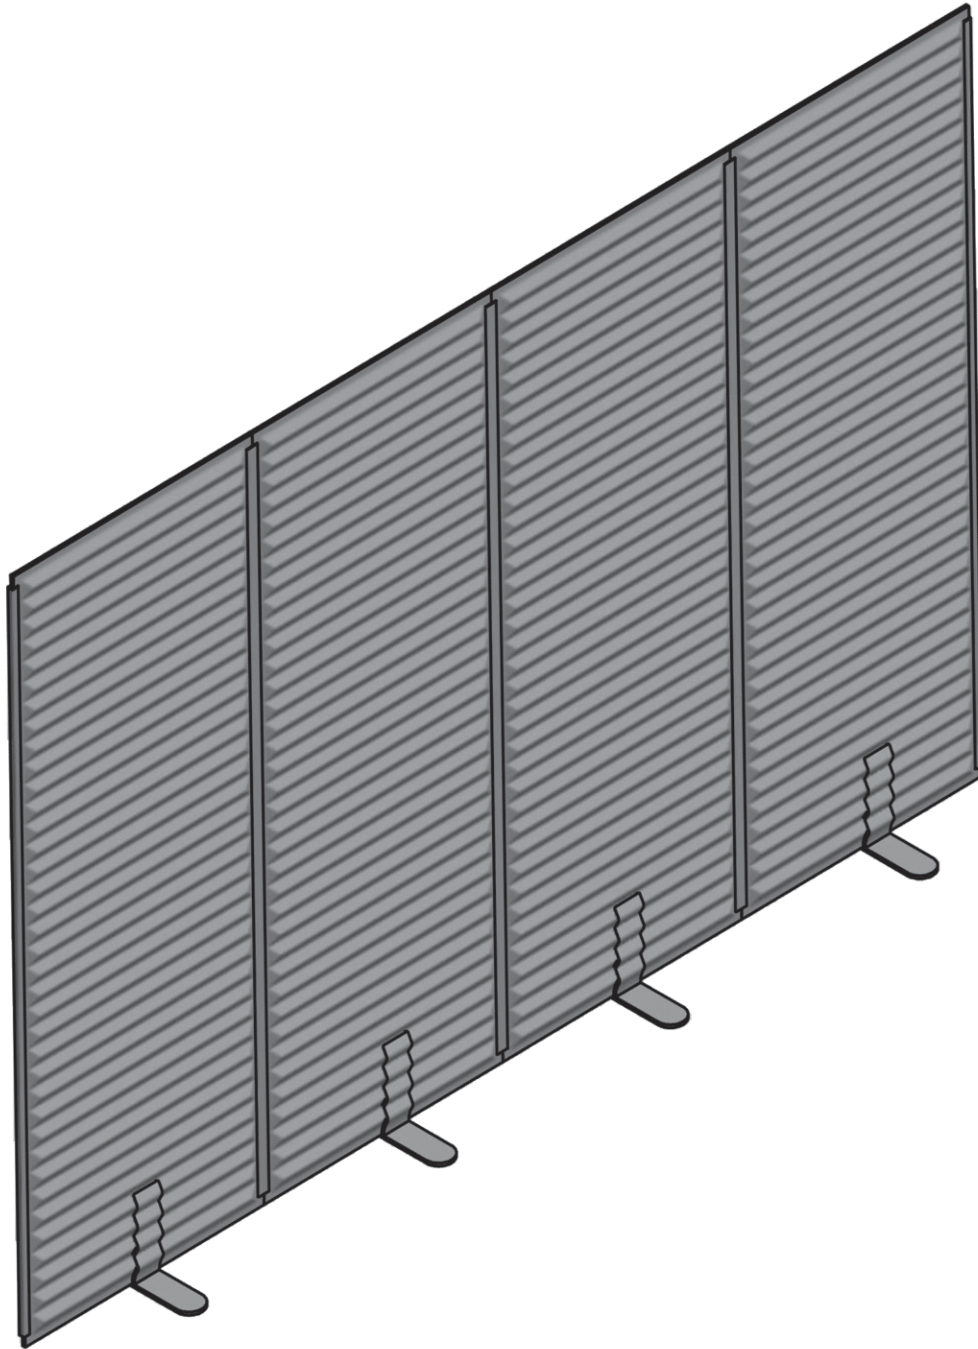

Soundroom Straight High Wall

SR/SHW

design:
Tomek Rygalik
2017

Noti.