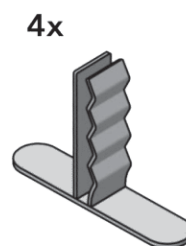

Soundroom Straight High Wall

SR/SHW

design:
Tomek Rygalik
2017

Noti.