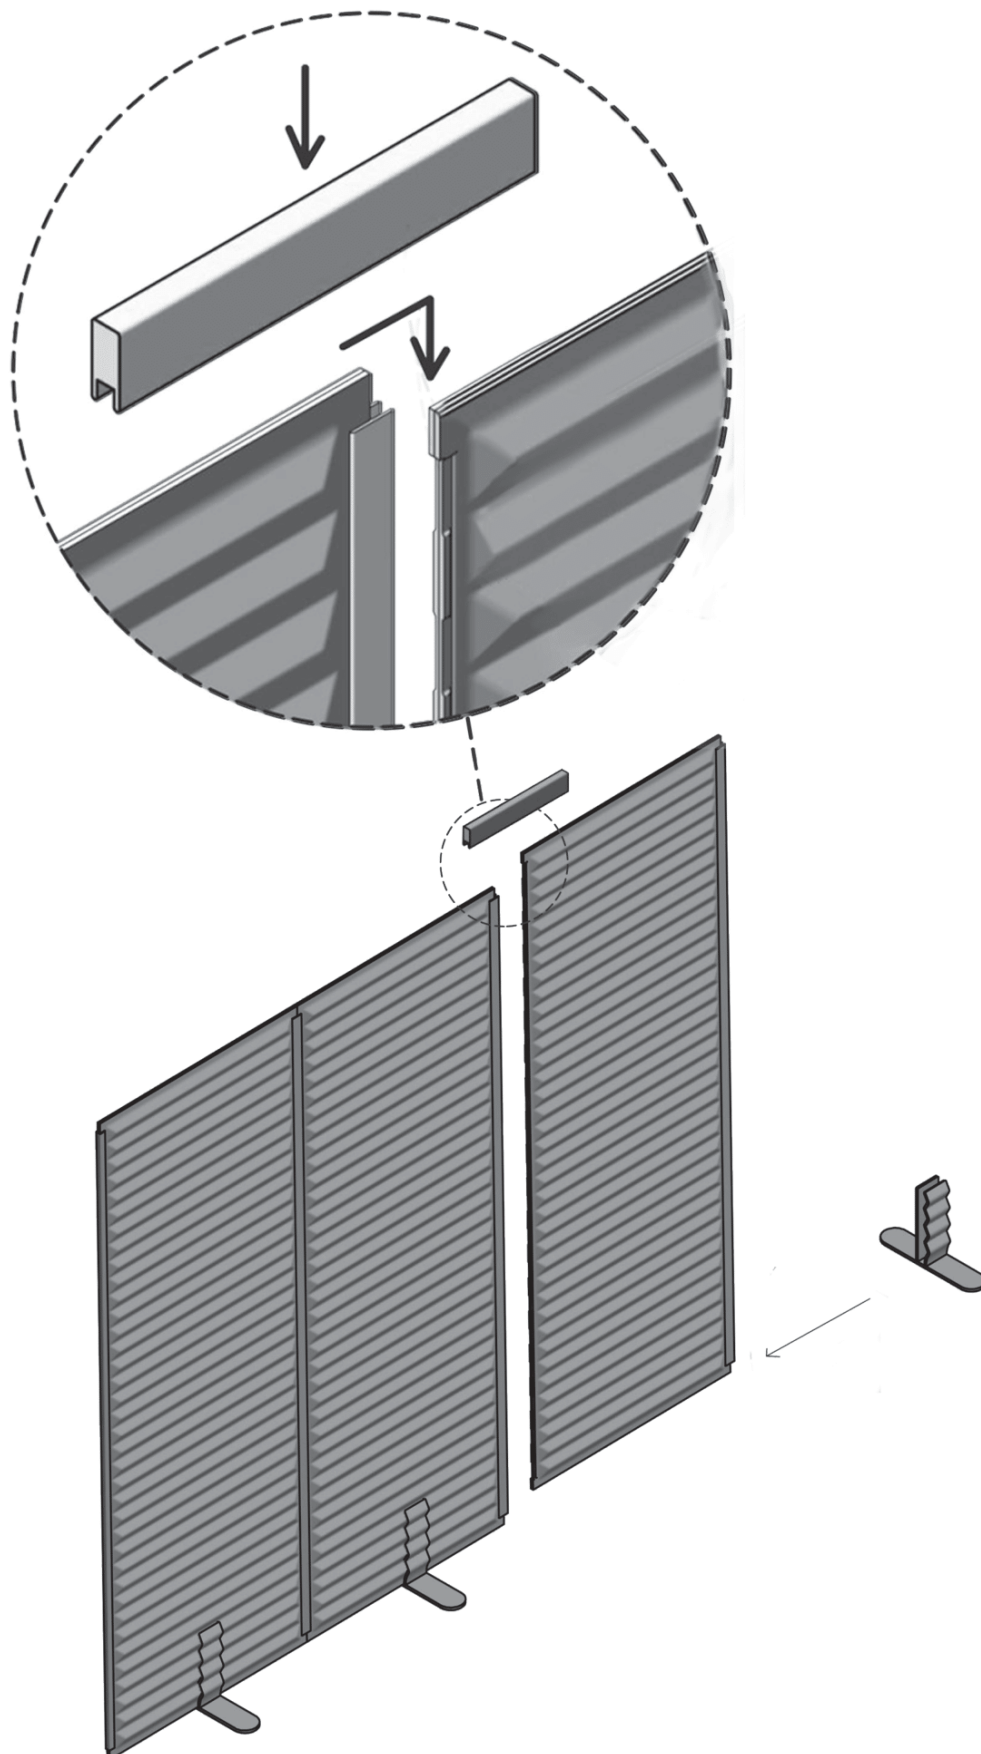

Soundroom Straight High Wall

design:
Tomek Rygalik
2017

Noti.

SR/SHW