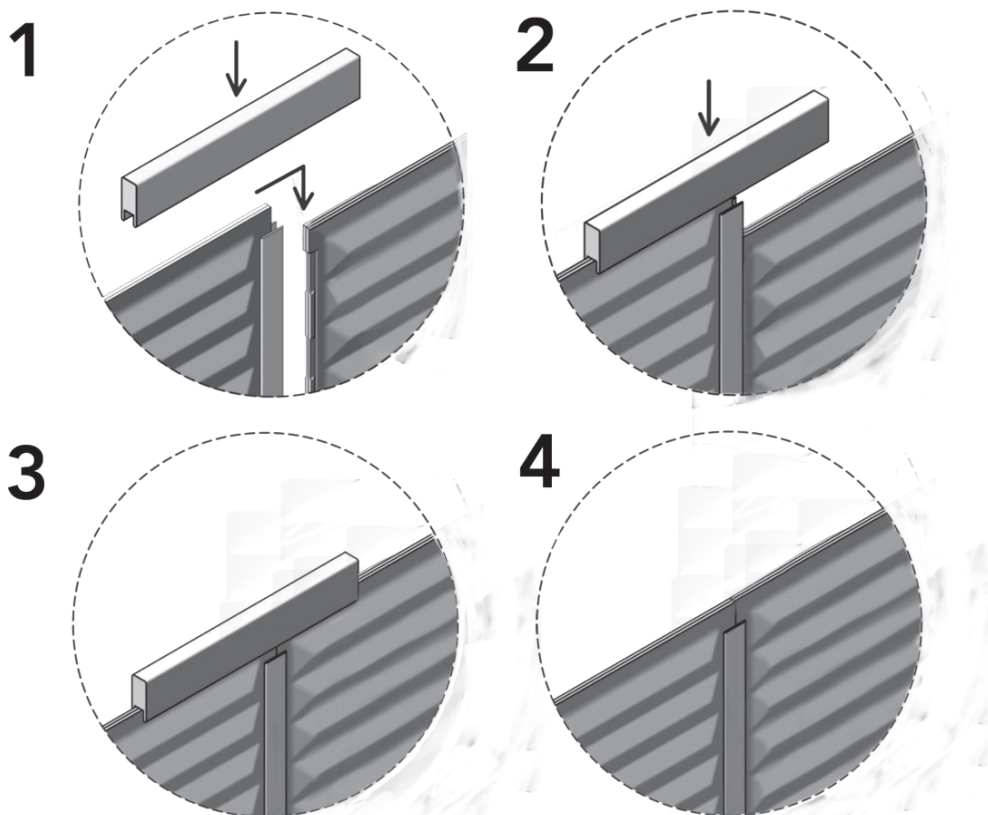

Soundroom Straight High Wall

design:
Tomek Rygalik
2017

Noti.

SR/SHW