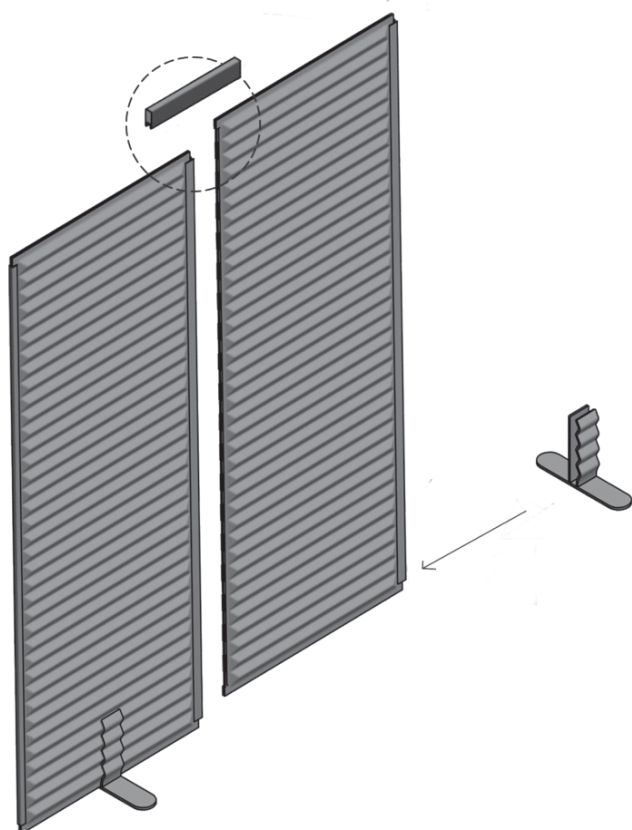

Soundroom Straight High Wall

design:
Tomek Rygalik
2017

Noti.

SR/SHW