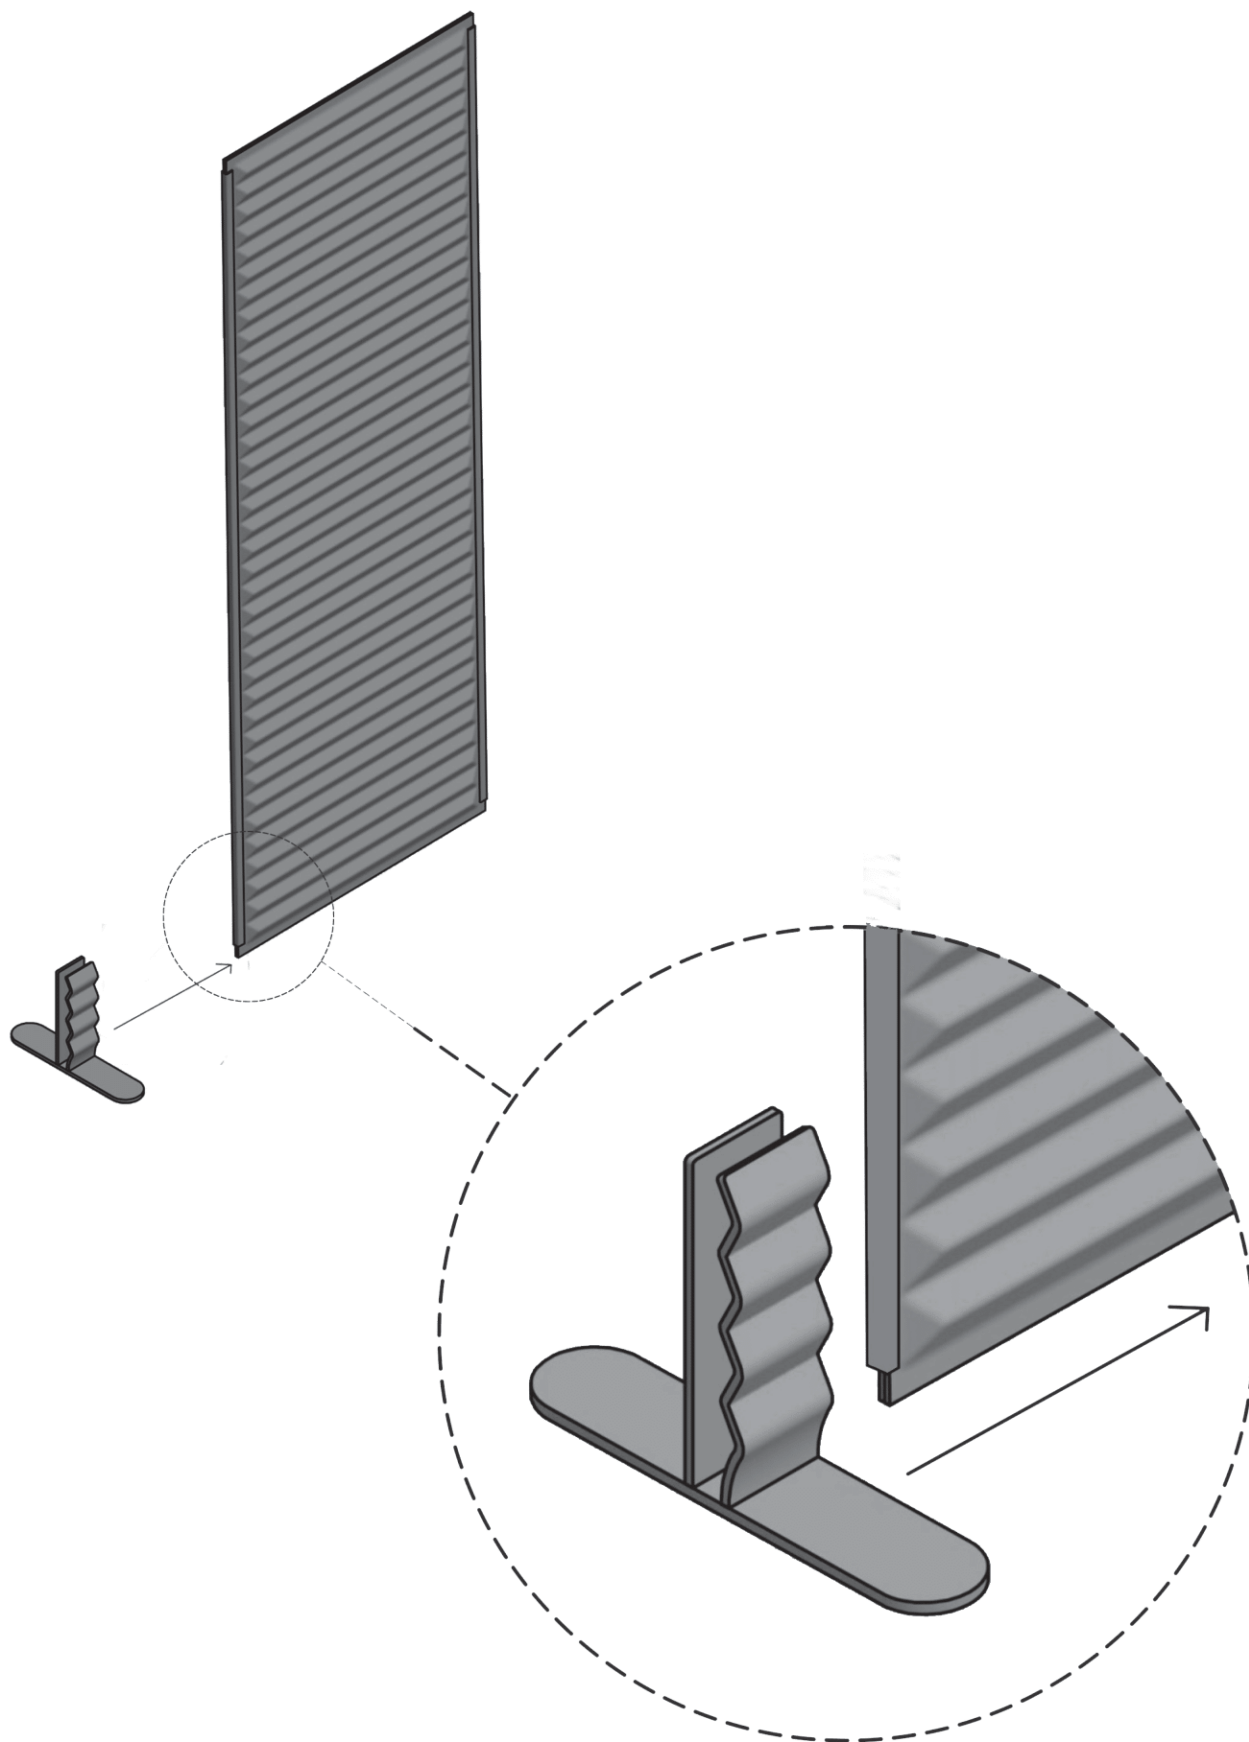

Soundroom Straight High Wall

SR/SHW

design:
Tomek Rygalik
2017

Noti.