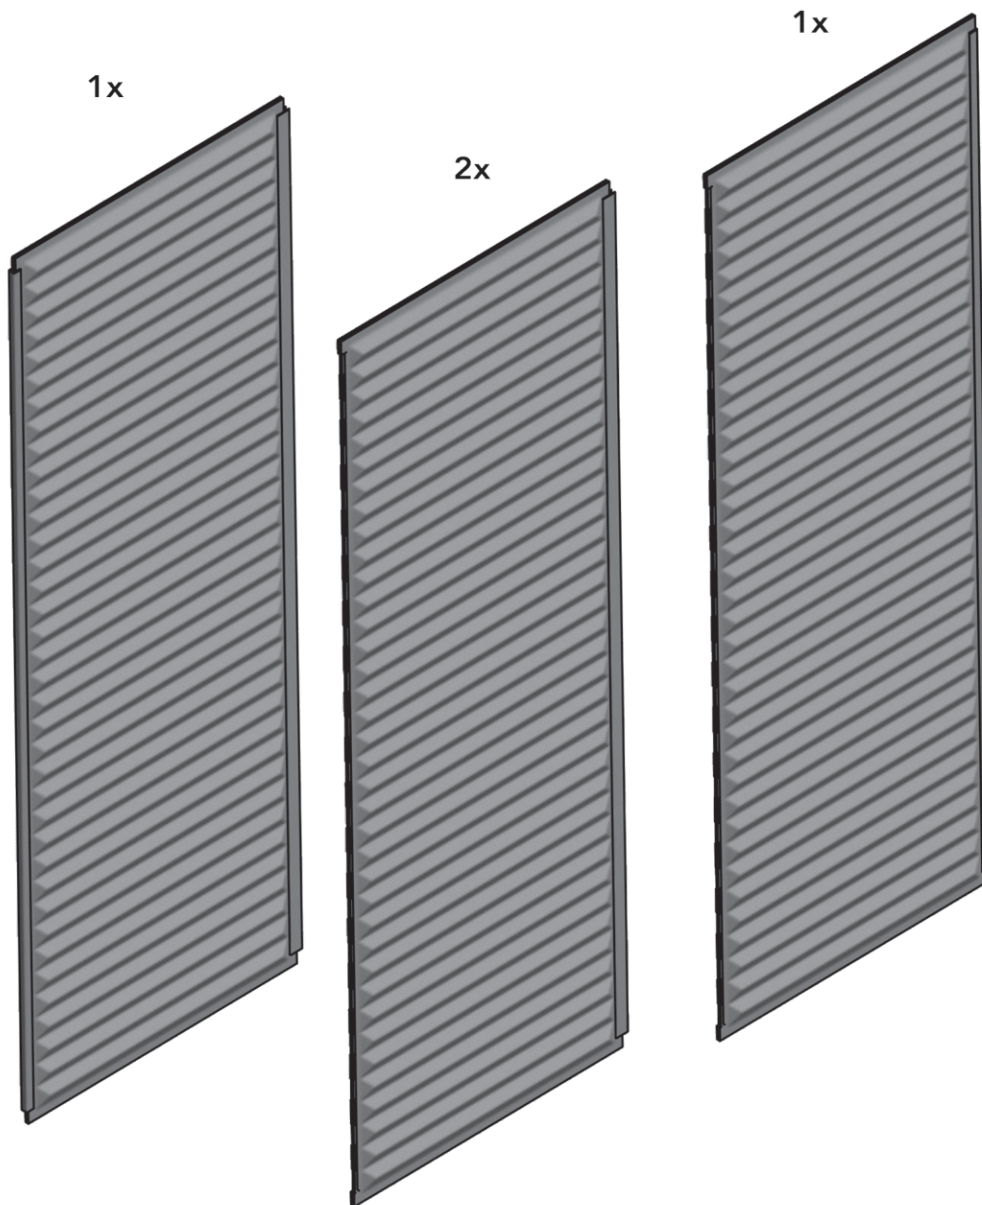

Soundroom Straight High Wall

SR/SHW

design:
Tomek Rygalik
2017

Noti.