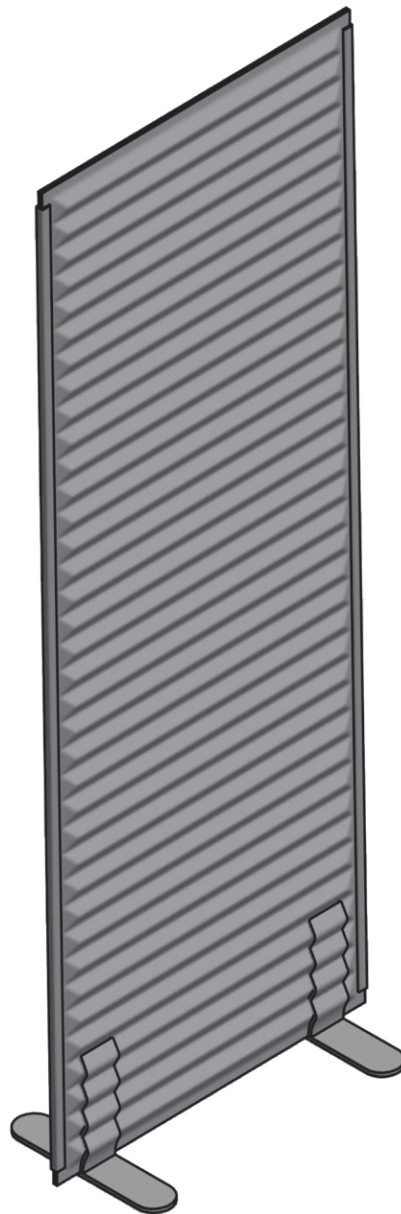

Soundroom

Straight High Panel

SR/SHP

design:
Tomek Rygalik
2017

Noti.

Soundroom

Straight High Panel

SR/SHP

design:
Tomek Rygalik
2017

Noti.

1x

2x

Soundroom

Straight High Panel

SR/SHP

design:
Tomek Rygalik
2017