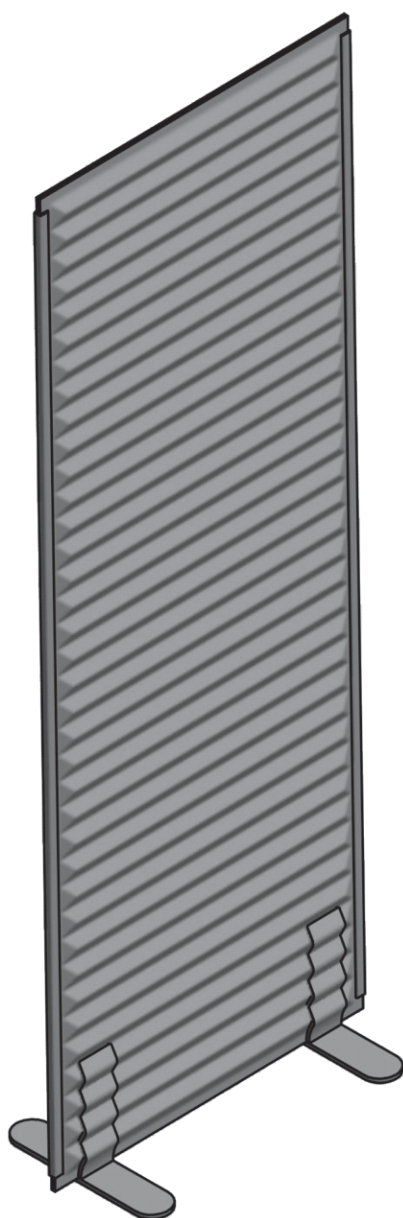

Soundroom

Straight High Panel

SR/SHP

design:
Tomek Rygalik
2017

NOTI

Soundroom

Straight High Panel

design:
Tomek Rygalik
2017

NOTI

SR/SHP

1x

2x

Soundroom

Straight High Panel

design:
Tomek Rygalik
2017

SR/SHP